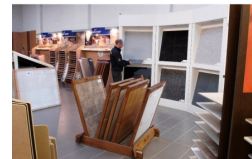

## **FREE fitting on all carpets**

Offer Expiry Date  
**31/12/2021**

Can only be used at  
**Creative Tiles and Laminates**  
West Bromwich Road, Tame Bridge,  
Walsall, West Midlands  
WS5 4AL.

**Tel: 01922 610015**