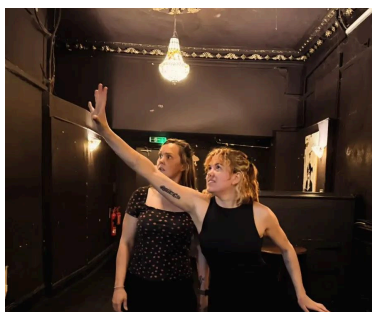

Listings information

Venue: **The Fitzgerald, NQ**
Dates: 20 & 22 July 2026
Time: 19:30 (50 min)
Ticket prices: £10 / concessions £8.50 (*Suitable for 8+*)
Box office:

For more information, photos, interviews or media, contact Liv Burton on **07729628341** or email **RocketWhipTeam@gmail.com**.