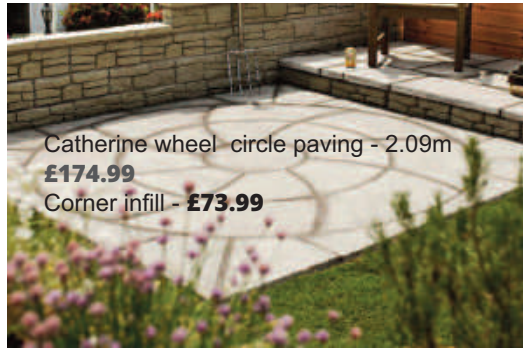

Corner infill **£75.99**

Cathedral Circle paving - 3.48m **£357.99**

Corner infill **£79.99**

**CHALICE
CIRCLE**

Chalice Circle patio kit 1.5 m **£69.99**

Chalice Circle patio kit 3.24 m **£129.99**

Catherine wheel circle paving - 2.09m
£174.99