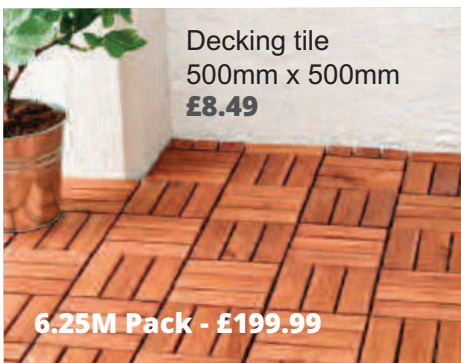

Decking tile
500mm x 500mm
£8.49

6.25M Pack - **£199.99**