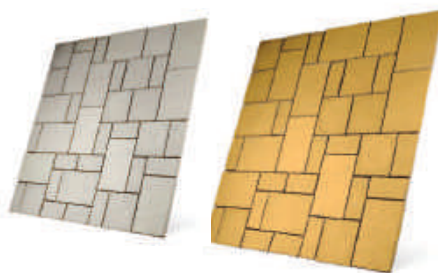

HARDWARE
Page 16 - 17

COMPOST
Pages 18-19

PLAY PRODUCTS
Page 20

ALL PRICES INCLUSIVE OF VAT

PLEASE NOTE THAT ALL PRICES & OFFERS ARE SUBJECT TO CHANGE

PAVING & ACCESSORIES
ALL PRICES INCLUSIVE OF VAT

- Chalice paving 600mm x 600mm **£9.69**
- Chalice paving 600mm x 300mm **£4.96**
- Chalice paving 300mm x 300mm **£2.49**
- Chalice paving 450mm x 450mm **£5.49**
- Chalice paving 450mm x 225mm **£2.79**

Chalice paving patio pack 7.29 Sqm
Welsh slate **£169.99**

Chalice paving patio pack 5.76 Sqm
honey brown & mellow gold **£124.99**

- Cathedral paving 600mm x 450mm **£12.99**
- Cathedral paving 450mm x 450mm **£8.99**
- Cathedral paving 450mm x 225mm **£4.99**