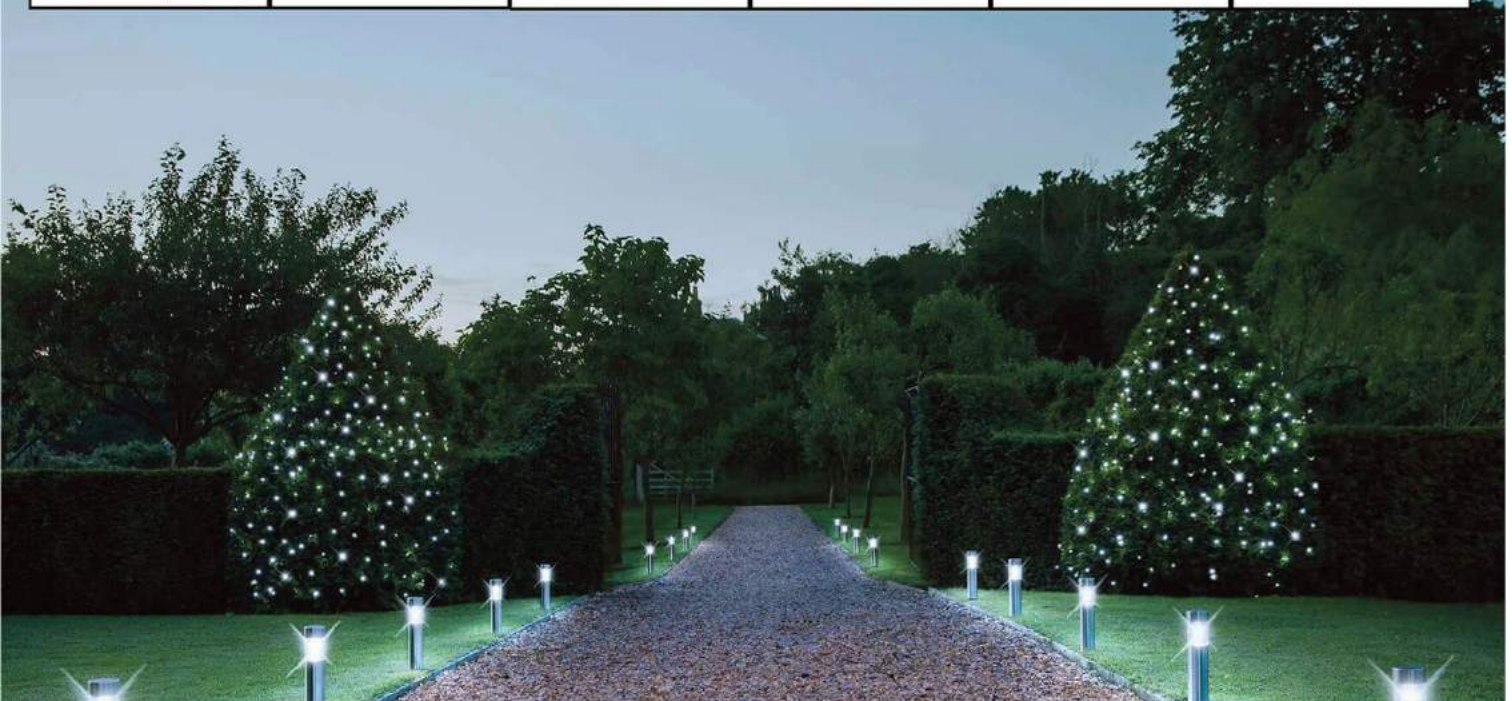

**COLE &
BRIGHT**

Magical Spaces... Made Easy

Create a magical ambience in your garden or outdoor space with our solar lighting products. Our range spans decorative and security lighting, to give you a wide choice of quality solar lighting.

Decorative Lighting

Functional Lighting

Stake & Post Lights

Magical Spaces... Made Easy!