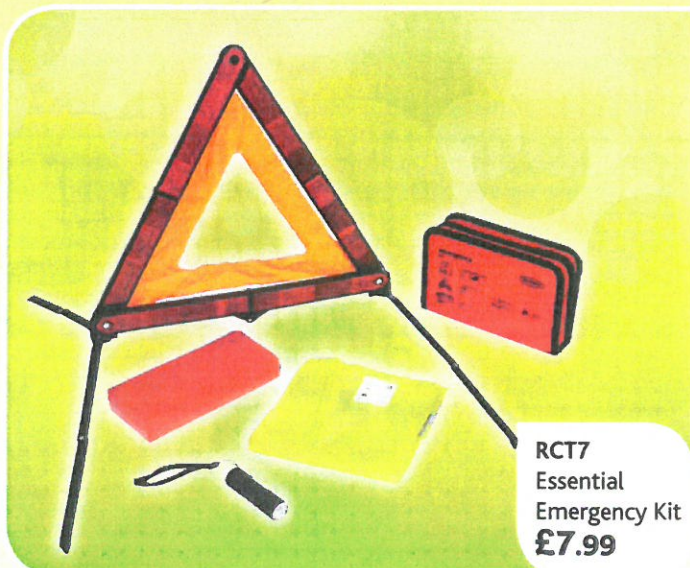

**RSP1400**  
14W Solar Panel Charger **£42.49**

**RMS12**  
12V/24V In car charging kit **£4.99**

**RMS50**  
Micro USB Cable  
**£4.49**

**RMS53**  
Lightning USB Cable  
**£9.49**

Made for  
iPod  
iPhone  
iPad

**RCT7**  
Essential Emergency Kit  
**£7.99**

**RCT1540** Heavy Duty Tow Rope (3500Kg) **£13.49**