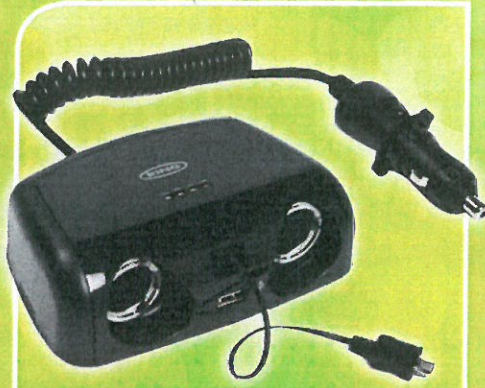

# Travel Essentials

Perfect for the latest smart phones

**RMS21**  
4 way USB in car charger  
**£16.99**

**RMS15**  
12V 2 x Multi socket and Micro USB cable with 2A USB  
**£16.99**

**RMS14**  
12V 2 x Multi socket and Micro USB cable  
**£12.99**