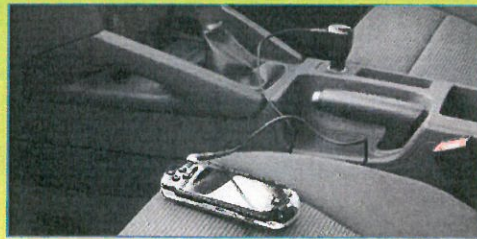

RMS12
12V/24V In car charging kit **£4.99**