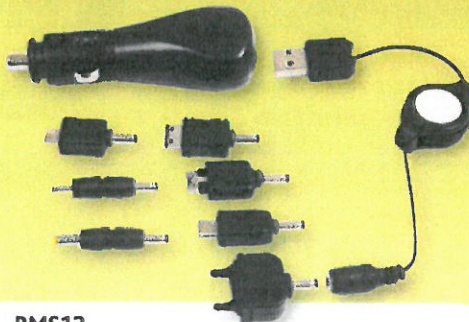

RMS12
12V/24V In car charging kit **£4.99**