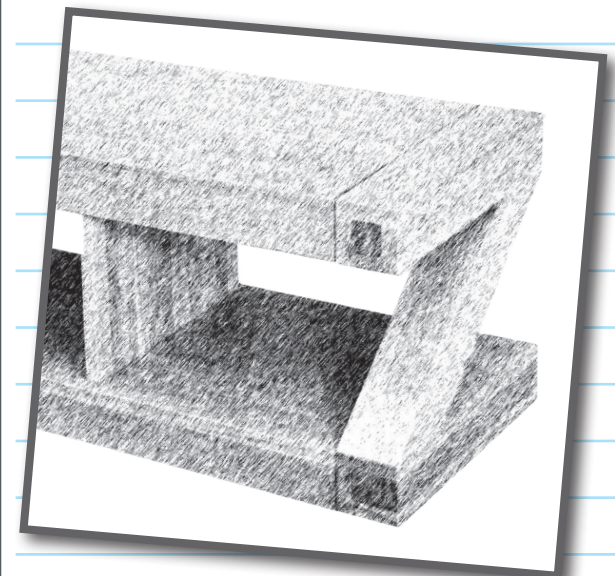

Specifications

- Removable toughened glass shelf.
- Shelf area - 1040x430
- Shelf spacing - 115mm

Large Plasma Unit

Dimensions

Height 400mm

Width 1800mm

Depth 425mm

Weight 53Kg

Cubage 0.3724m³

Specifications

- Removable toughened glass shelf.
- Shelf area - 890x425
- Shelf spacing -
Top 125, Bottom 110

TV Unit

Dimensions

Height 500mm

Width 900mm

Depth 450mm