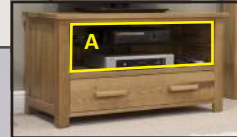

Standard metal Handle

Optional oak Handle

- Dovetailed drawer joints both front and back.
- Drawer stopper.
- Solid oak drawer bases and backs.

Bevelled toughened glass

Living

Corner TV Unit
H: 570 **W:** 950 **D:** 600
W: 40kg **C:** 0.38m³

A Opening dimensions
 H:475 W:830 D:400
 adjustable shelves

TV Unit
H: 550 **W:** 900 **D:** 425
W: 29kg **C:** 0.28m³

A Opening dimensions
 H:260 W:790 D:365
 non adjustable glass shelf

Entertainment Unit
H: 750 **W:** 1200 **D:** 500
W: 50kg **C:** 0.52m³