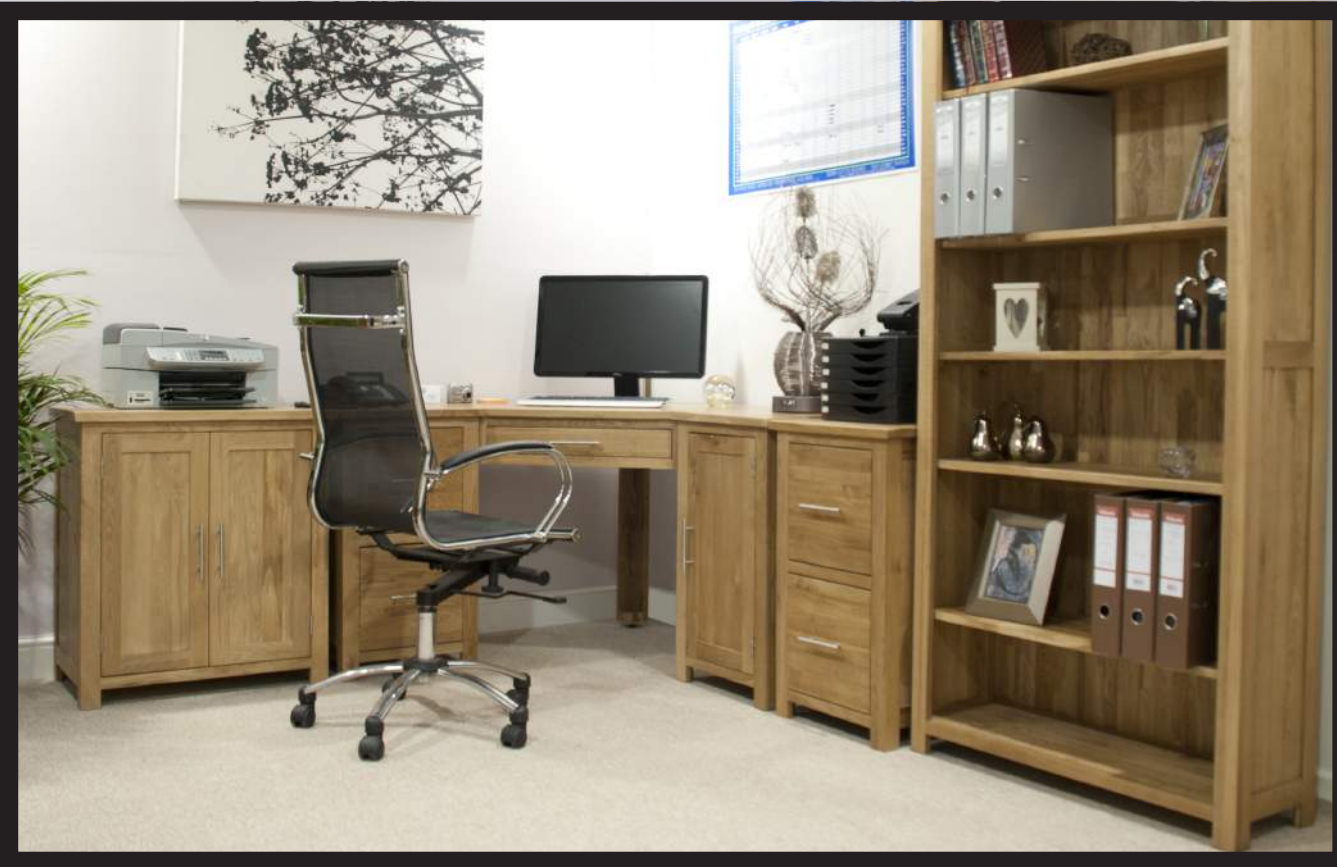

adjustable glass shelves

Library Unit
H: 1900 W: 950 D: 380
W: 68kg C: 0.78m³

adjustable oak and glass shelves

Corner Unit
H: 1900 W: 800 D: 505
W: 59kg C: 0.86m³

3 adjustable glass shelves.
 Simple assembly required.

Small Sideboard
H: 825 W: 915 D: 425
W: 40kg C: 0.39m³

adjustable oak shelf

Small Dresser Top
H: 1125 W: 915 D: 325
W: 33kg C: 0.39m³

adjustable glass shelves

Glass Display Cabinet
H: 1850 W: 900 D: 400
W: 78kg C: 0.83m³

adjustable glass shelves

Home Office

Z Desk with drawer and shelf
H: 750 W: 1350 D: 650
W: 50kg C: 0.29m³
 Keyboard Drawer
 Assembly required

Small Desk
H: 770 W: 1140 D: 500
W: 44kg C: 0.50m³
 Keyboard Drawer