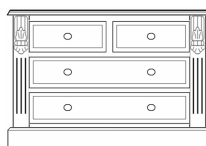

£299

5 Drawer Chest
44"x 38"x 18"
1111 x 960 x 450

£319

6 Drawer Chest
52"x 38"x 18"
1307 x 960 x 450

£339

2+2 Drawer Chest
29"x 38"x 18"
719 x 960 x 450

£289

3+2 Drawer Chest
36"x 38"x 18"
915 x 960 x 450

£309

4+2 Drawer Chest
36"x 38"x 18"
1111 x 960 x 450

£329

5+2 Drawer Chest
52"x 38"x 18"
1307 x 960 x 450

£349

Dressing tables & Mirrors

Single Dressing Table
32"x 39"x 18"
805 x 975 x 450

£299