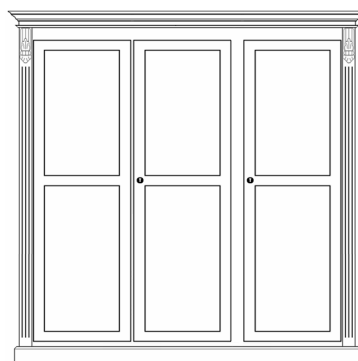

Double Dressing Table
32"x 55"x 18"
805 x 1380 x 450
Shown with optional stool & mirror

£499

Any combination of drawers
can be made
Joined together with one
Piece solid top
Item based on two 3+2 Drawer Chests
36"x 73"x 18"
915 x 1850 x 450

£549

Double 2 drawer robe
80"x 48"x 23"
2034 x 1220 x 585

£599

3 over 2 drawer triple robe
80"x 70"x 23"
2034 x 1780 x 585
Item shown with optional mirrored door

£899

Full hanging triple robe
80"x 70"x 23"
2034 x 1780 x 585

£799

*Available
Made
To
Measure*

4 Drawer quad robe
80"x 91"x 23"
2034 x 2290 x 585

£1049

Single robe top box
22"x 29"x 23"
545 x 730 x 585

£199

Double robe top box
22"x 29"x 23"
545 x 1220 x 585

£259