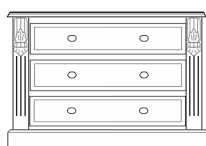

Old English Windsor

Bedside Cabinets

2 Drawer bedside
25"x 20"x 14"
633 x 485 x 350

£159

3 Drawer bedside
25"x 20"x 14"
633 x 485 x 350

£179

4 Drawer bedside
32"x 20"x 14"
805 x 485 x 350

£199

5 Drawer narrow
44"x 20"x 18"
1111 x 485 x 450

£245

6 Drawer narrow
52"x 20"x 18"
1307 x 485 x 450

£275

Chests of Drawers

3 Drawer Chest
29"x 38"x 18"
719 x 960 x 450

£279

4 Drawer Chest
36"x 38"x 18"
915 x 960 x 450

£299

5 Drawer Chest
44"x 38"x 18"
1111 x 960 x 450

£319

6 Drawer Chest
52"x 38"x 18"
1307 x 960 x 450

£339

2+2 Drawer Chest
29"x 38"x 18"
719 x 960 x 450

£289

3+2 Drawer Chest
36"x 38"x 18"
915 x 960 x 450

Double Dressing Table
32"x 55"x 18"
805 x 1380 x 450
Shown with optional stool & mirror

£499

Any combination of drawers
can be made
Joined together with one
Piece solid top
Item based on two 3+2 Drawer Chests
36"x 73"x 18"
915 x 1850 x 450