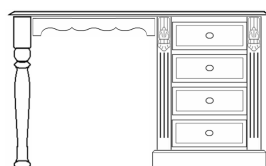

£309

4+2 Drawer Chest
36"x 38"x 18"
1111 x 960 x 450

£329

5+2 Drawer Chest
52"x 38"x 18"
1307 x 960 x 450

£349

Dressing tables & Mirrors

Single Dressing Table
32"x 39"x 18"
805 x 975 x 450

£299

Double Dressing Table
32"x 55"x 18"
805 x 1380 x 450
Shown with optional stool & mirror

£499

Any combination of drawers
can be made
Joined together with one
Piece solid top
Item based on two 3+2 Drawer Chests
36"x 73"x 18"
915 x 1850 x 450