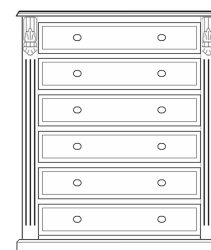

Old English Windsor

Bedside Cabinets

2 Drawer bedside
25"x 20"x 14"
633 x 485 x 350

£159

3 Drawer bedside
25"x 20"x 14"
633 x 485 x 350

£179

4 Drawer bedside
32"x 20"x 14"
805 x 485 x 350

£199

5 Drawer narrow
44"x 20"x 18"
1111 x 485 x 450

£245

6 Drawer narrow
52"x 20"x 18"
1307 x 485 x 450

£275

Chests of Drawers

3 Drawer Chest
29"x 38"x 18"
719 x 960 x 450

£279

4 Drawer Chest
36"x 38"x 18"
915 x 960 x 450

£299

5 Drawer Chest
44"x 38"x 18"
1111 x 960 x 450

£319

6 Drawer Chest
52"x 38"x 18"
1307 x 960 x 450

£339

2+2 Drawer Chest
29"x 38"x 18"
719 x 960 x 450

£289

3+2 Drawer Chest
36"x 38"x 18"
915 x 960 x 450

Double Dressing Table
32"x 55"x 18"
805 x 1380 x 450
Shown with optional stool & mirror

£499

Any combination of drawers
can be made
Joined together with one
Piece solid top
Item based on two 3+2 Drawer Chests
36"x 73"x 18"
915 x 1850 x 450