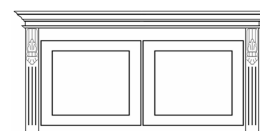

£799

*Available
Made
To
Measure*

4 Drawer quad robe
80"x 91"x 23"
2034 x 2290 x 585

£1049

Single robe top box
22"x 29"x 23"
545 x 730 x 585

£199

Double robe top box
22"x 29"x 23"
545 x 1220 x 585

£259