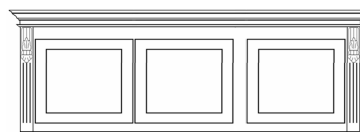

£799

*Available
Made
To
Measure*

4 Drawer quad robe
80"x 91"x 23"
2034 x 2290 x 585

£1049

Single robe top box
22"x 29"x 23"
545 x 730 x 585

£199

Double robe top box
22"x 29"x 23"
545 x 1220 x 585

£259