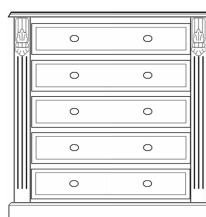

Old English Windsor

Bedside Cabinets

2 Drawer bedside
25"x 20"x 14"
633 x 485 x 350

£159

3 Drawer bedside
25"x 20"x 14"
633 x 485 x 350

£179

4 Drawer bedside
32"x 20"x 14"
805 x 485 x 350

£199

5 Drawer narrow
44"x 20"x 18"
1111 x 485 x 450

£245

6 Drawer narrow
52"x 20"x 18"
1307 x 485 x 450

£275

Chests of Drawers

3 Drawer Chest
29"x 38"x 18"
719 x 960 x 450

£279

4 Drawer Chest
36"x 38"x 18"
915 x 960 x 450

£299

5 Drawer Chest
44"x 38"x 18"
1111 x 960 x 450

£319

6 Drawer Chest
52"x 38"x 18"
1307 x 960 x 450

£339

2+2 Drawer Chest
29"x 38"x 18"
719 x 960 x 450

£289

3+2 Drawer Chest
36"x 38"x 18"
915 x 960 x 450

Double Dressing Table
32"x 55"x 18"
805 x 1380 x 450
Shown with optional stool & mirror

£499

Any combination of drawers
can be made
Joined together with one
Piece solid top
Item based on two 3+2 Drawer Chests
36"x 73"x 18"
915 x 1850 x 450