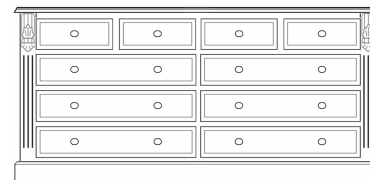

£309

4+2 Drawer Chest
36"x 38"x 18"
1111 x 960 x 450

£329

5+2 Drawer Chest
52"x 38"x 18"
1307 x 960 x 450

£349

Dressing tables & Mirrors

Single Dressing Table
32"x 39"x 18"
805 x 975 x 450

£299

Double Dressing Table
32"x 55"x 18"
805 x 1380 x 450
Shown with optional stool & mirror

£499

Any combination of drawers
can be made
Joined together with one
Piece solid top
Item based on two 3+2 Drawer Chests
36"x 73"x 18"
915 x 1850 x 450