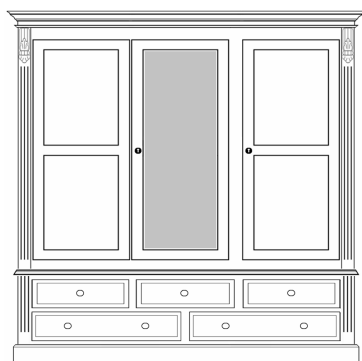

Double Dressing Table
32"x 55"x 18"
805 x 1380 x 450
Shown with optional stool & mirror

£499

Any combination of drawers
can be made
Joined together with one
Piece solid top
Item based on two 3+2 Drawer Chests
36"x 73"x 18"
915 x 1850 x 450

Dimensions shown in: H x W x D

And are approximate for
guidance only

Wardrobes

Single full hanging robe
80"x 29"x 23"
2034 x 730 x 585

£399

Single 2 drawer robe
80"x 29"x 23"
2034 x 730 x 585

£449

Double full hanging robe
80"x 48"x 23"
2034 x 1220 x 585

£549

Double 2 drawer robe
80"x 48"x 23"
2034 x 1220 x 585

£599

3 over 2 drawer triple robe
80"x 70"x 23"
2034 x 1780 x 585
Item shown with optional mirrored door

£899

Full hanging triple robe
80"x 70"x 23"
2034 x 1780 x 585