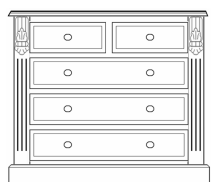

£299

5 Drawer Chest
44"x 38"x 18"
1111 x 960 x 450

£319

6 Drawer Chest
52"x 38"x 18"
1307 x 960 x 450

£339

2+2 Drawer Chest
29"x 38"x 18"
719 x 960 x 450

£289

3+2 Drawer Chest
36"x 38"x 18"
915 x 960 x 450

£309

4+2 Drawer Chest
36"x 38"x 18"
1111 x 960 x 450

£329

5+2 Drawer Chest
52"x 38"x 18"
1307 x 960 x 450

£349

Dressing tables & Mirrors

Single Dressing Table
32"x 39"x 18"
805 x 975 x 450

£299

Double Dressing Table
32"x 55"x 18"
805 x 1380 x 450
Shown with optional stool & mirror

£499

Any combination of drawers
can be made
Joined together with one
Piece solid top
Item based on two 3+2 Drawer Chests
36"x 73"x 18"
915 x 1850 x 450