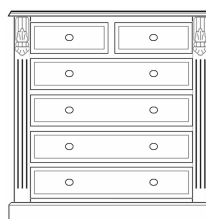

Old English Windsor

Bedside Cabinets

2 Drawer bedside
25"x 20"x 14"
633 x 485 x 350

£159

3 Drawer bedside
25"x 20"x 14"
633 x 485 x 350

£179

4 Drawer bedside
32"x 20"x 14"
805 x 485 x 350

£199

£299

5 Drawer Chest
44"x 38"x 18"
1111 x 960 x 450

£319

6 Drawer Chest
52"x 38"x 18"
1307 x 960 x 450

£339

2+2 Drawer Chest
29"x 38"x 18"
719 x 960 x 450

£289

3+2 Drawer Chest
36"x 38"x 18"
915 x 960 x 450

£309

4+2 Drawer Chest
36"x 38"x 18"
1111 x 960 x 450

£329

5+2 Drawer Chest
52"x 38"x 18"
1307 x 960 x 450

£349

Dressing tables & Mirrors

Single Dressing Table
32"x 39"x 18"
805 x 975 x 450

£299

Double Dressing Table
32"x 55"x 18"
805 x 1380 x 450
Shown with optional stool & mirror

£499

Any combination of drawers
can be made
Joined together with one
Piece solid top
Item based on two 3+2 Drawer Chests
36"x 73"x 18"
915 x 1850 x 450