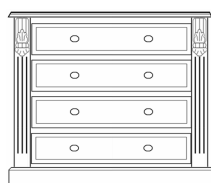

Old English Windsor

Bedside Cabinets

2 Drawer bedside
25"x 20"x 14"
633 x 485 x 350

£159

3 Drawer bedside
25"x 20"x 14"
633 x 485 x 350

£179

4 Drawer bedside
32"x 20"x 14"
805 x 485 x 350

£199

5 Drawer narrow
44"x 20"x 18"
1111 x 485 x 450

£245

6 Drawer narrow
52"x 20"x 18"
1307 x 485 x 450

£275

Chests of Drawers

3 Drawer Chest
29"x 38"x 18"
719 x 960 x 450

£279

4 Drawer Chest
36"x 38"x 18"
915 x 960 x 450

£299

5 Drawer Chest
44"x 38"x 18"
1111 x 960 x 450

£319

6 Drawer Chest
52"x 38"x 18"
1307 x 960 x 450

£339

2+2 Drawer Chest
29"x 38"x 18"
719 x 960 x 450

£289

3+2 Drawer Chest
36"x 38"x 18"
915 x 960 x 450

Double Dressing Table
32"x 55"x 18"
805 x 1380 x 450
Shown with optional stool & mirror

£499

Any combination of drawers
can be made
Joined together with one
Piece solid top
Item based on two 3+2 Drawer Chests
36"x 73"x 18"
915 x 1850 x 450