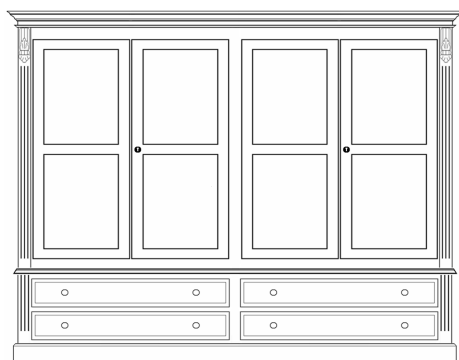

Double Dressing Table
32"x 55"x 18"
805 x 1380 x 450
Shown with optional stool & mirror

£499

Any combination of drawers
can be made
Joined together with one
Piece solid top
Item based on two 3+2 Drawer Chests
36"x 73"x 18"
915 x 1850 x 450

£549

Double 2 drawer robe
80"x 48"x 23"
2034 x 1220 x 585

£599

3 over 2 drawer triple robe
80"x 70"x 23"
2034 x 1780 x 585
Item shown with optional mirrored door

£899

Full hanging triple robe
80"x 70"x 23"
2034 x 1780 x 585

£799

*Available
Made
To
Measure*

4 Drawer quad robe
80"x 91"x 23"
2034 x 2290 x 585

£1049

Single robe top box
22"x 29"x 23"
545 x 730 x 585

£199

Double robe top box
22"x 29"x 23"
545 x 1220 x 585

£259