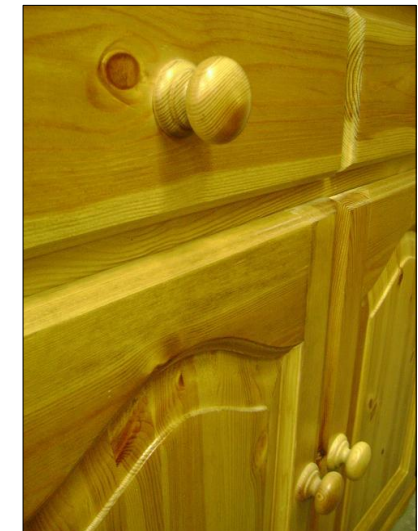

		
4ft Sideboard 89cm H x 122cm W x 45cm D	5ft Sideboard 89cm H x 152cm W x 45cm D	Painted option on all sideboards
£479 / Painted £559	£529 / Painted £619	

4ft 6" Solid Pine Sideboard
89cm H x 137cm W x 45cm D

£479 / Painted £559

Door & Base options

			
Square top doors	Arched top doors	Bunfeet base	Underplinth base

2 Door Cottage Sideboards

Options & alternative sizes for the 2 door Cottage sideboards

		
4ft Cottage Sideboard 89cm H x 122cm W x 45cm D	5ft Cottage Sideboard 89cm H x 152cm W x 45cm D	Painted option on all sideboards
£489 / Painted £569	£539 / Painted £629	All sideboards can be part painted or completely painted

4ft 6" Solid Pine Cottage Sideboard
89cm H x 137cm W x 45cm D

£489 / Painted £569

Door & Base options

			
Square top doors	Arched top doors	Bunfeet base	Underplinth base

e-mail: sales@furniturenation.co.uk