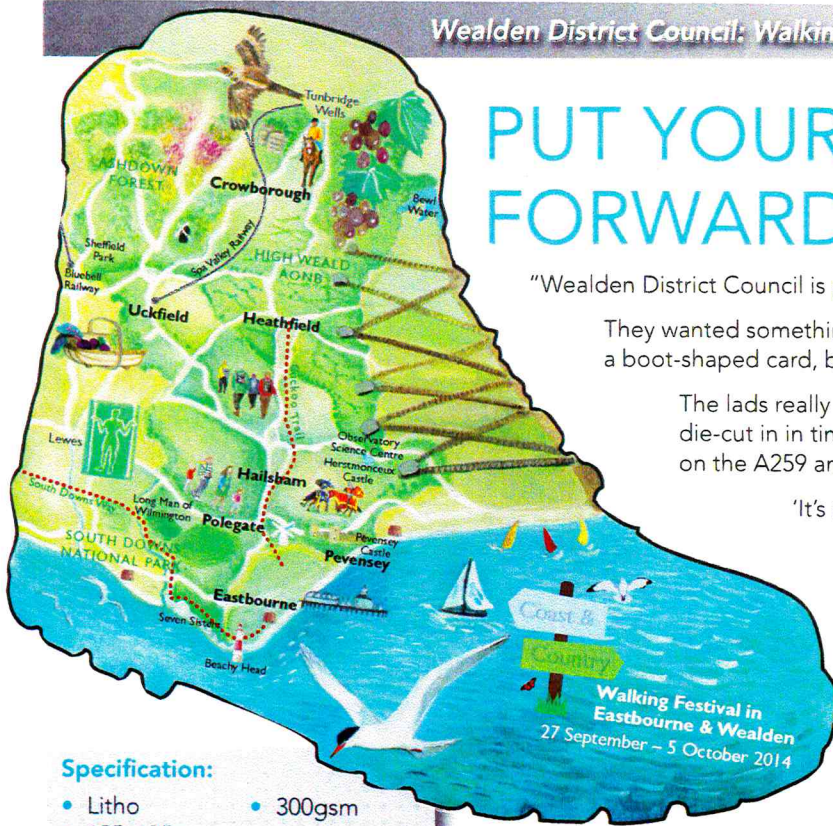

Wealden District Council: Walking Festival Card

PUT YOUR BEST FOOT FORWARD

"Wealden District Council is putting on its first Walking Festival 27 Sep – 5 Oct.

They wanted something quirky to promote it and Jane Kilby came up with a boot-shaped card, but needed by end of May

The lads really stuck the boot in to get 30k postcards printed and die-cut in in time for the event. Michael Day then tackled the traffic on the A259 and delivered the goods in time before it kicked off.

'It's not over yet' ...we might need some more!!

Thank you"

Jane Kilby - Tourism Officer, Community & Regeneration - Wealden District Council

Who Are Wealden District Council?

Wealden District Council is in charge of the governance of the High Weald within East Sussex and the eastern end of the South Downs, including such landmarks as Beachy Head and the Long Man of Wilmington.