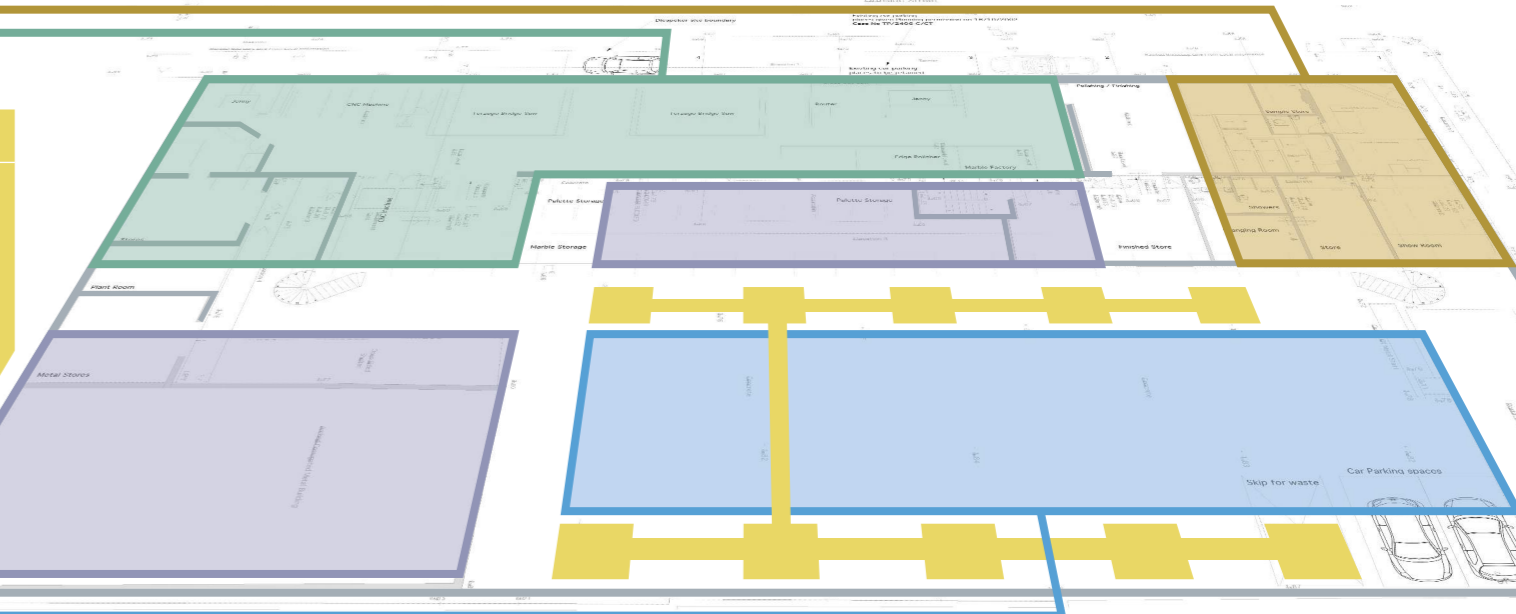

Ground floor

Quality stone specialists since 1881, experts in marble, terrazzo, granite, slate and stone, with locations in London and Italy.
T: 020 7358 0160 E: sales@diespeker.co.uk W: diespeker.co.uk