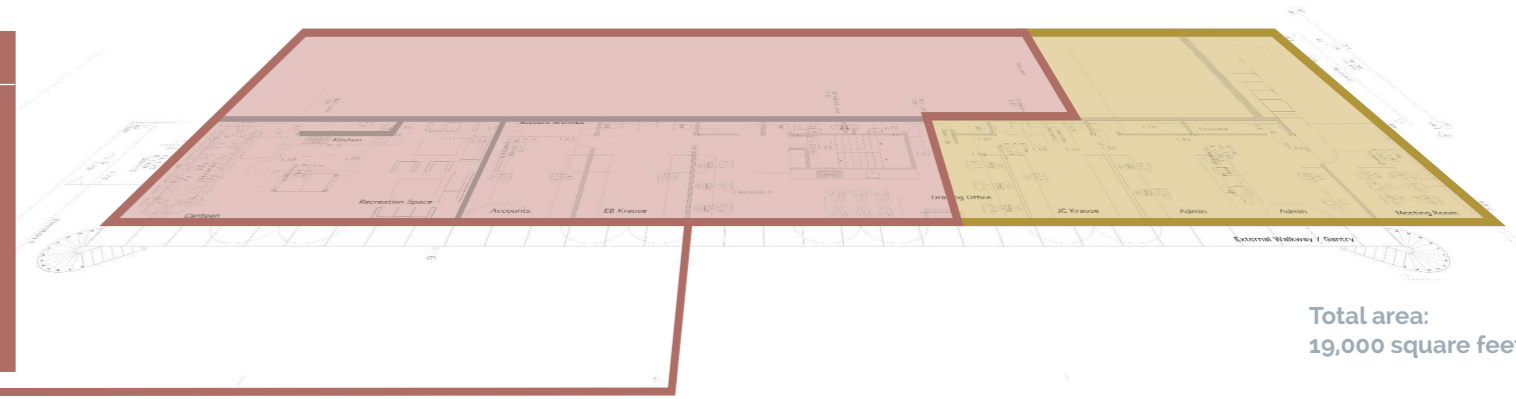

Total area:
19,000 square feet

First floor