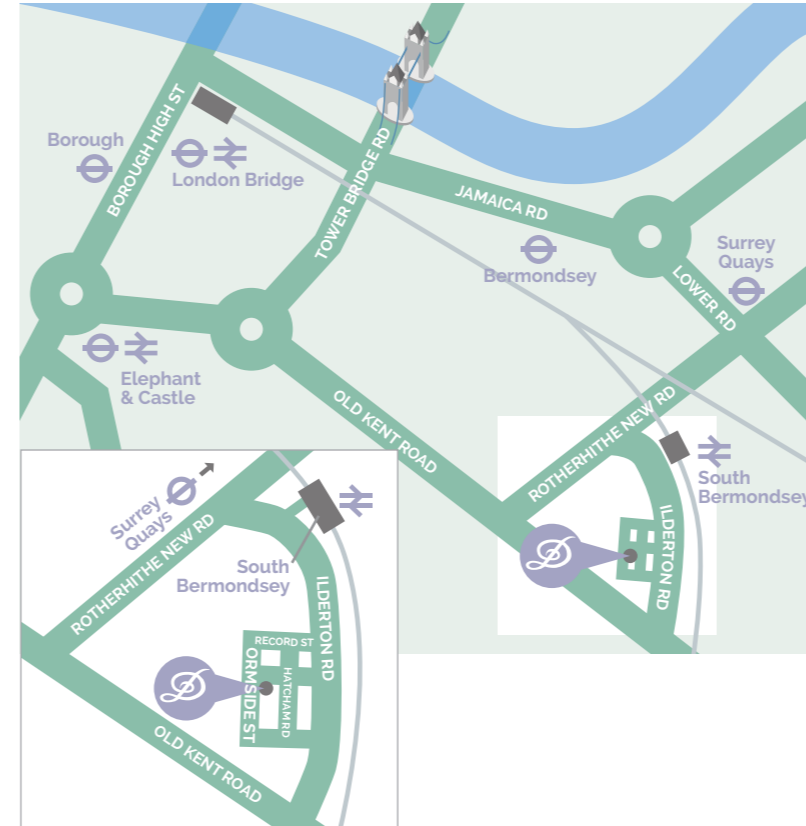

Diespeker and Co. is situated just off South London's Old Kent Road, less than two miles away from Tower Bridge. Our nearest National Rail train station is South Bermondsey, a 5 minute walk away or if you are coming by London Overground, the nearest stop is Surrey Quays just one mile away.